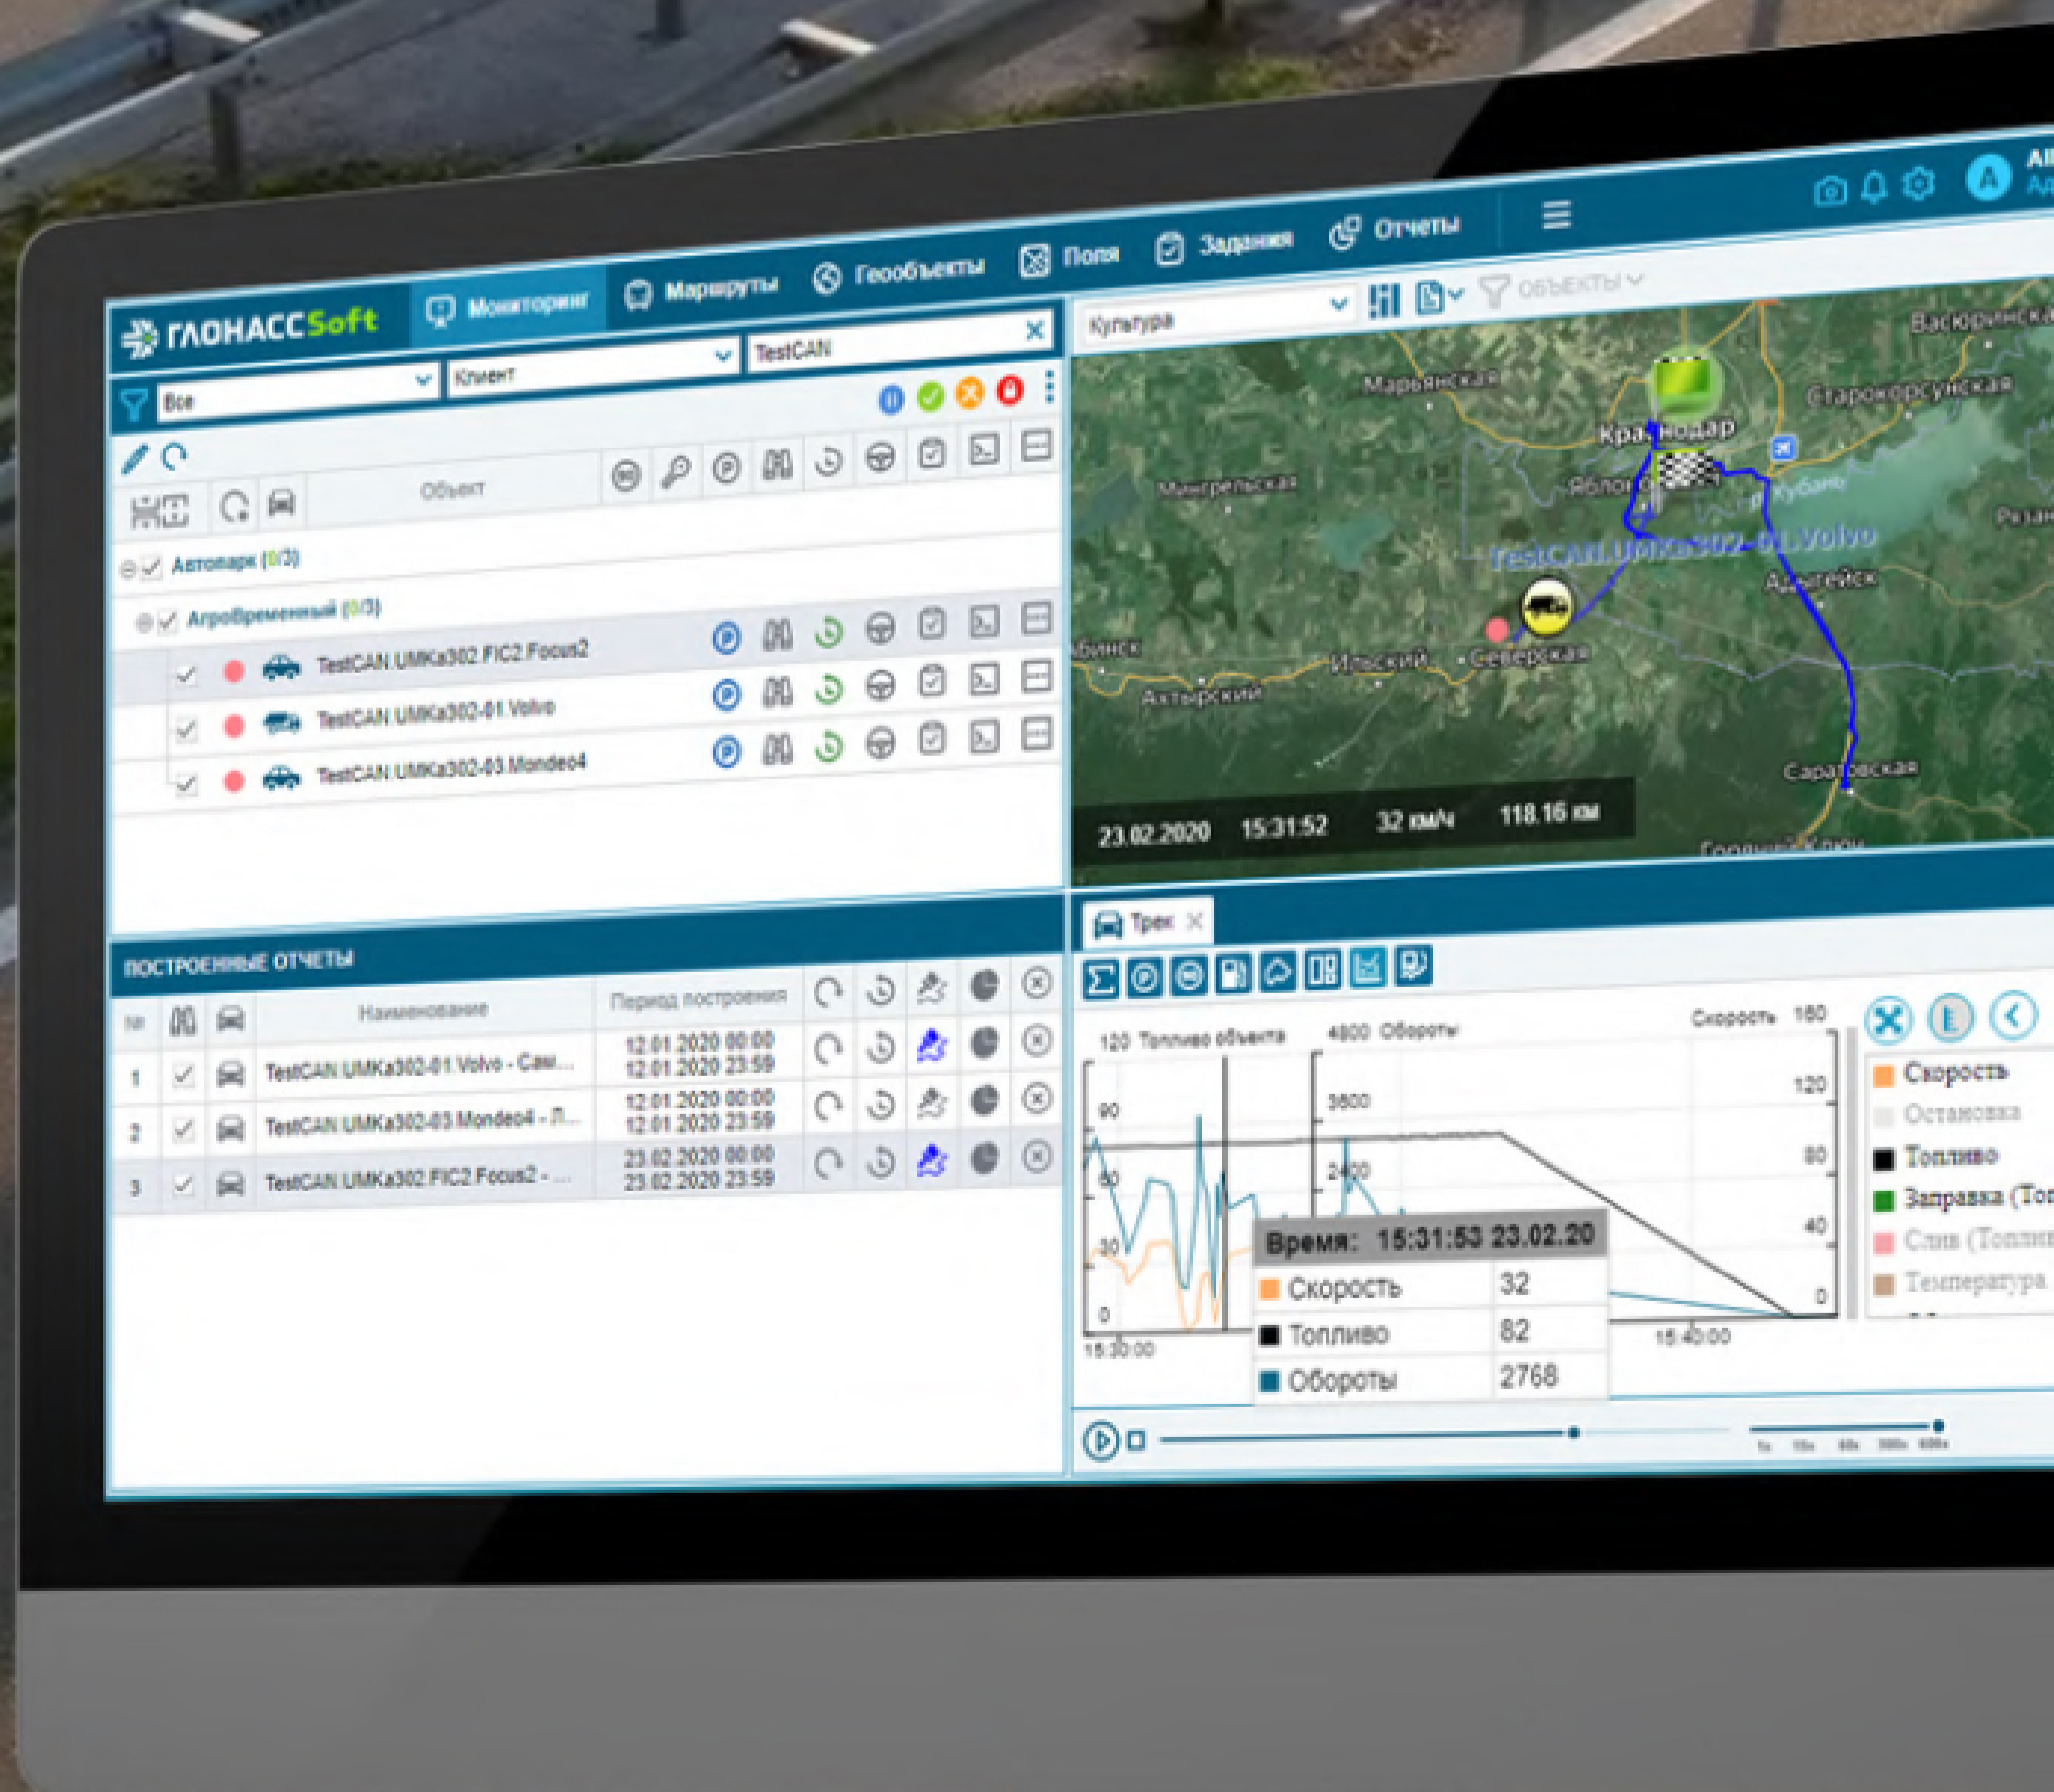

# GLONASS Soft vehicle monitoring system

# Main advantages :

## Easy to use, intuitive system, constant updates

94 % of intergrators admit the system to be the most convenient from all popular platforms

# Standard functionality

-  Cost-free data storage for 1 year
-  Command sending onto the terminals
-  Support of exterior equipment with open protocols
-  Convenient report samples
-  Mobile application for iOS and Android
-  Module «Technical maintenance»
-  Retransmission service (EGTS, NIS, Wialon IPS)
-  Regular updates