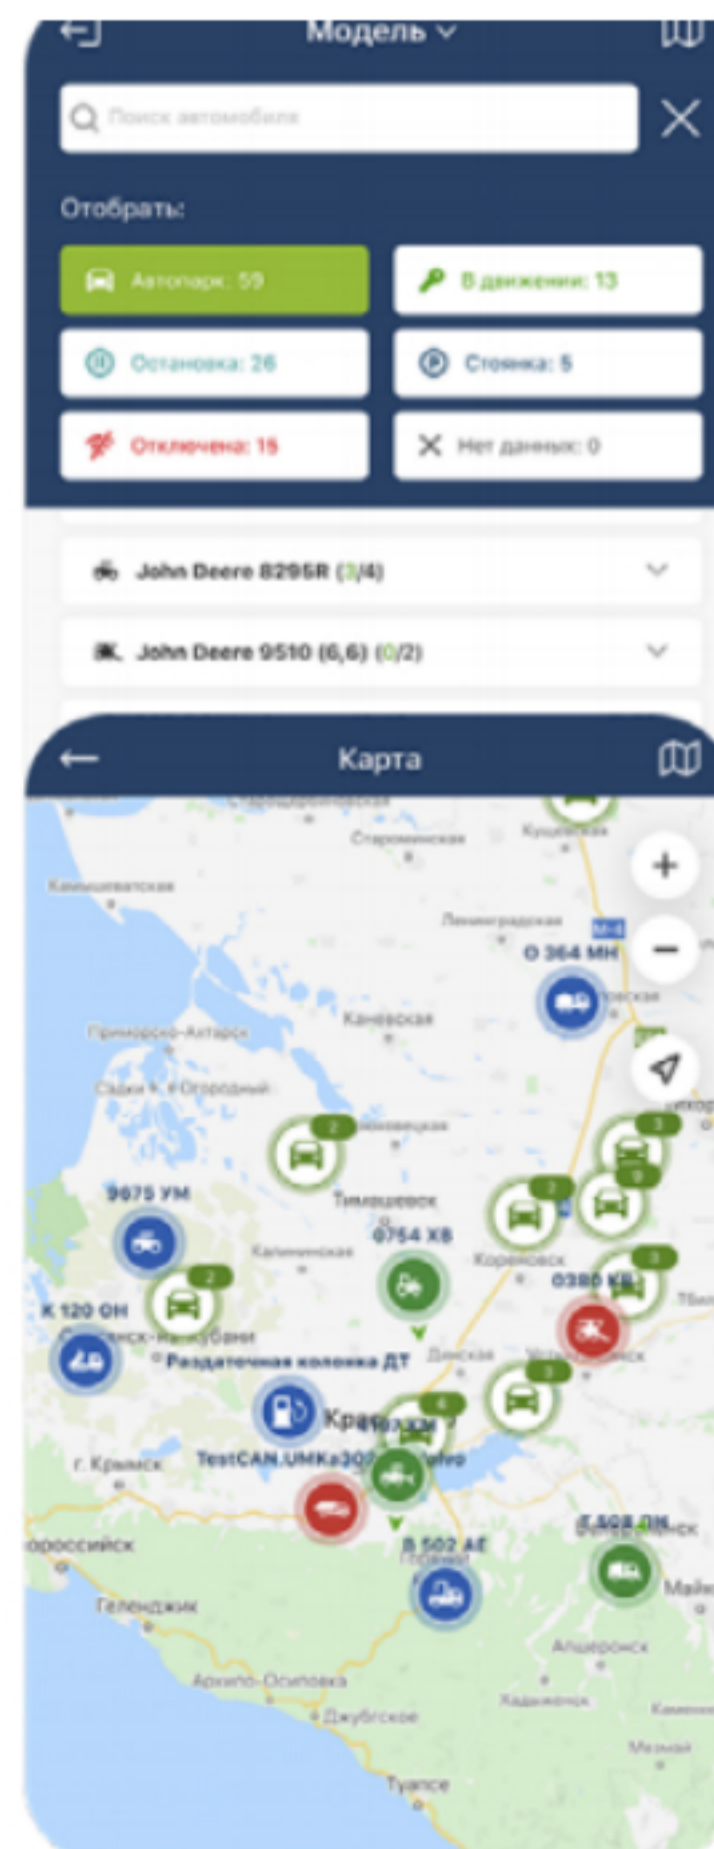

# Standard functionality

-  Cost-free data storage for 1 year
-  Command sending onto the terminals
-  Support of exterior equipment with open protocols
-  Convenient report samples
-  Mobile application for iOS and Android
-  Module «Technical maintenance»
-  Retransmission service (EGTS, NIS, Wialon IPS)
-  Regular updates

## New advanced mobile application

Necessary functionality is also available on mobile phones via branded application for iOS and Android.

History

Model

Map